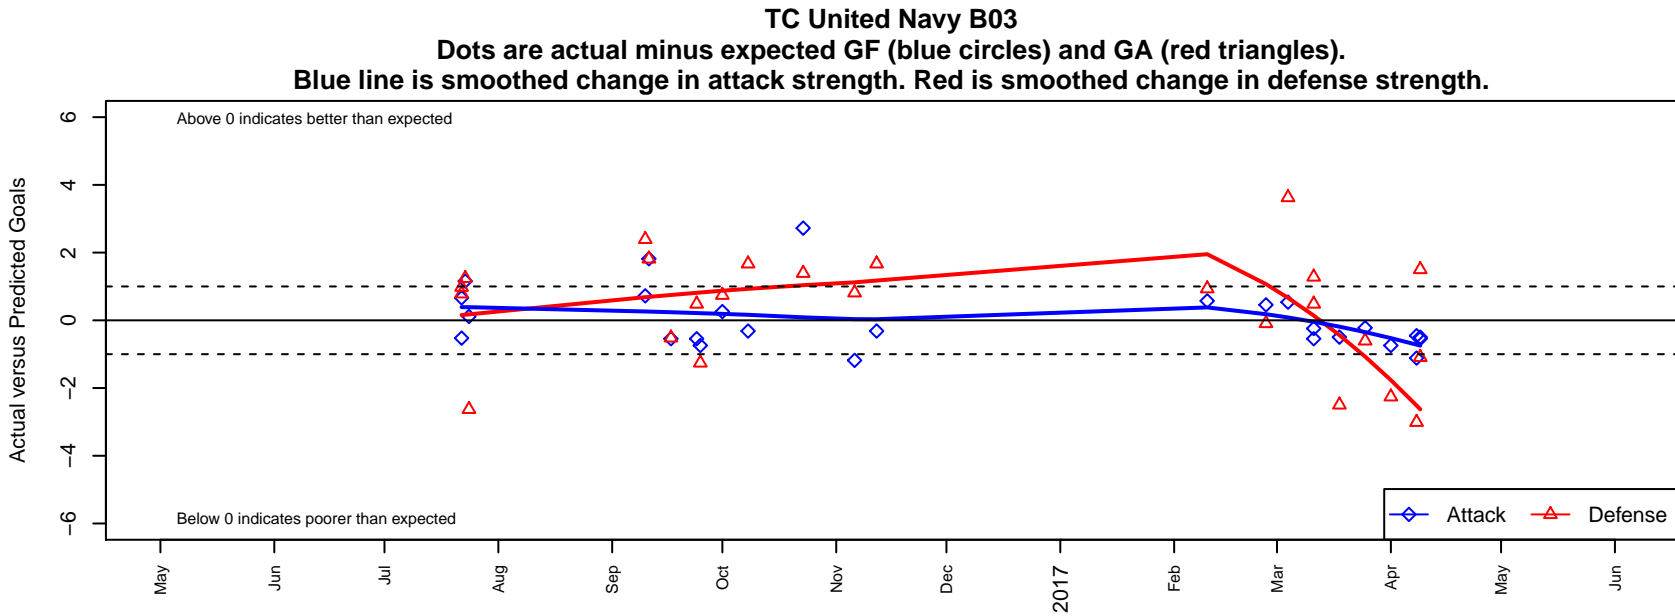

TC United Navy B03

Thurston County United
 Lacey, WA
 B03 total strength=798
 attack=0.82 defense=1.2
 fall league = PSPL Classic 1 U14
 spr league = Spr PSPL SuperLeague 2 U14
 notes= Carlton 2016

alt names used:
 TCU B03 Navy – Carlton
 TC United B03 Navy–Carlton
 TC United B03 Navy–Carlton
 TC UNITED B03 NAVY–CARLTON (WA)

Venues played:
 2016 Crossfire Select U14 Gold
 2016 PSPL Classic 1 U14
 2016 Spr PSPL SuperLeague 2 U14
 2016 WA Cup U14 Silver U14

**attack and defense variance (black dot)
relative to other teams
and top 10 in region**